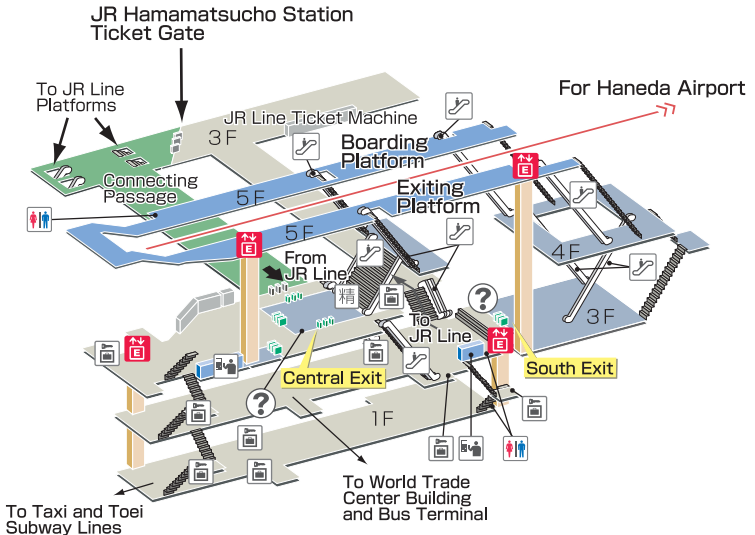

# Map of Hamamatsucho Station

Track No.4: JR Keihin Tohoku Line for Shinagawa, Yokohama, and Ofuna  
 Track No.3: JR Yamanote Line (Outer Circle) for Shinagawa and Shibuya  
 Track No.2: JR Yamanote Line (Inner Circle) for Tokyo and Ueno  
 Track No.1: JR Keihin Tohoku Line for Tokyo, Ueno, and Omiya

## Legend

Toilets	Station Office	Tickets	精 Fare Adjustment	Gate
Elevator	Escalator	Slope way	? Information	
Waiting Area	Coin Lockers	Bus Stop	TAXI Taxi Stop	